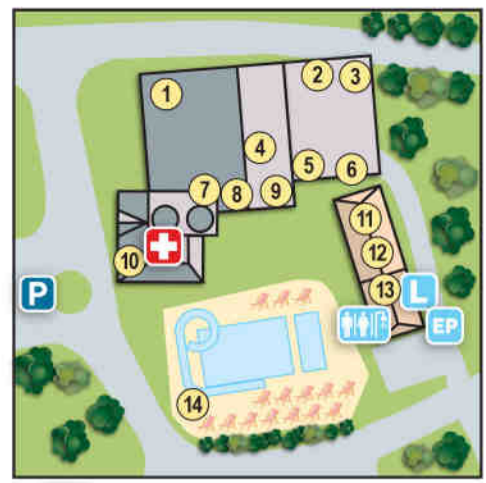

Inset

- P** Parking
- Water Point
- Toilet & Shower Block
- Toilet Block
- Laundry Facility
- Dog wash
- Elsan Point
- Play Park
- Poolside Seating
- 1 Indoor Swimming Pool
- 2 Stage
- 3 Limbo Bar
- 4 Oceans Restaurant & Bar
- 5 Oceans Boutique Hair & Beauty
- 6 Arcade
- 7 Piano Bar
- 8 Takeaway
- 9 Activity Bookings
- 10 Reception
- 11 Everydays Convenience Shop
- 12 Laundrette
- 13 Toilet & Shower Block
- 14 Outdoor Pool
- First Aid Point
- Seasonal Area